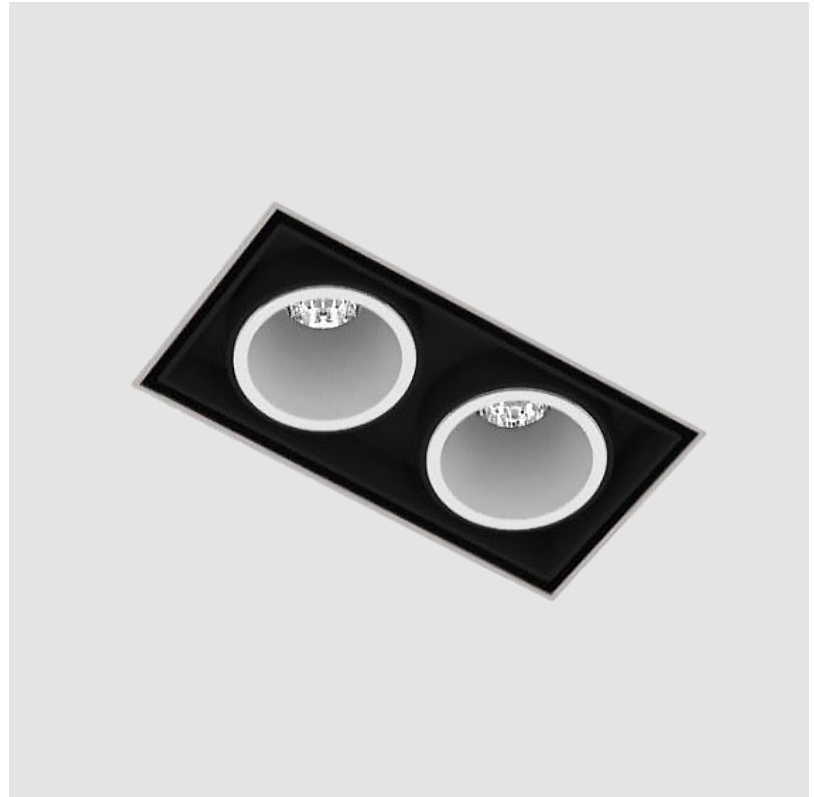

ELECTRICAL

Lamp Type: LED (Zhaga Standard)
Input Wattage (W): 7.7
Total Output Wattage (W): 6.6
Dimming: Tri-Mode (Non-Dimming and Phase Dimming (120Vac only) and 0-10V Dimming)
Driver Included: No
Driver Location: Remote
Driver Type: Constant Current - Universal
Driver Class: Class 2
Input Voltage (V): 120 - 277
Constant Current (MA): 1050

LED

Number of LEDs: 2
Color Temperature (°K): 2700 / 3000 / 3500 / 4000
Max. Delivered Lumen (lm): 319 / 348 / 356 / 363
Nominal Lumen (lm): 440 / 480 / 490 / 500
CRI: >90 CRI
Lamp Life (hrs): 50000
Upon Request: Special Color Temperature

OPTICAL

Reflector: 8 / 18 / 34
Upon Request: Special Beam Angles

RATINGS AND CERTIFICATIONS

Certified By: CSA Certified to UL and CSA Standards
Zaneen Group Inc. © 2024, 11800 388 3382, F 416-247-9319, www.zaneen.com

For international specifications by adding 'INT' at the end of the existing Model #. For assistance on 'custom' specifications, contact zteam@zaneen.com.
In a constant effort to supply the best product, we reserve the right to change specifications or materials without notice. The most recent specification sheets are found at zaneen.com