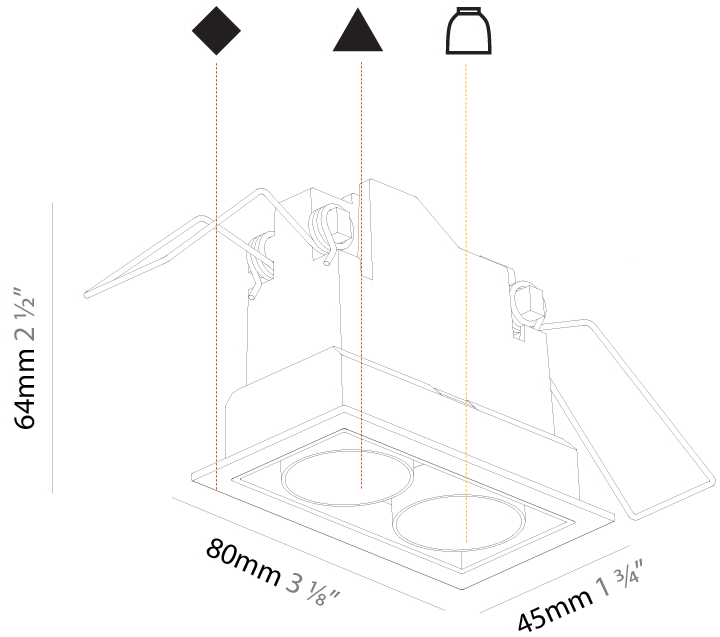

PHYSICAL

Shape: Rectangle
Length (mm): 80
Length (in): 3 1/8
Width (mm): 45
Width (in): 1 3/4
Height (mm): 64
Height (in): 2 1/2
Ceiling Thickness (mm): 10 / 12.5 / 15 / 25 / 30
Ceiling Thickness (in): 3/8 or 1/2 or 9/16 or 1 or 1 3/16
Min. Recessing Depth (mm): 100
Min. Recessing Depth (in): 3 15/16
Light Distribution: Downlight
Weight (kg): 0.15
Weight (lbs): 0.33
Fixture Finish: SSR / BKV / CWI / CRY / HAB / UFT / ITA / RUA / FTG / MYG / LOD / PUS / FRO / FUP / KIA / POP / BLS / SPG / MEY / GOH / GUM / CHC / COM / ABZ / JAG / OBR / MOS / ROR
Holder Finish: WHI / BLK
Fixture Material: Aluminum Die Cast
Cut-out Measurements: 73mm / 2 7/8" x 38mm / 1 1/2"

ELECTRICAL

Lamp Type: LED (Zhaga Standard)
Input Wattage (W): 9
Total Output Wattage (W): 6.6
Dimming: Tri-Mode (Non-Dimming and Phase Dimming (120Vac only) and 0-10V Dimming)
Driver Included: No
Driver Location: Remote
Driver Type: Constant Current - Universal
Driver Class: Class 2
Input Voltage (V): 120 - 277
Constant Current (MA): 1050

LED

Number of LEDs: 2
Color Temperature (°K): 2700 / 3000 / 3500 / 4000
Max. Delivered Lumen (lm): 390 / 410 / 421 / 430
Nominal Lumen (lm): 440 / 465 / 470 / 480
CRI: >90 CRI
Lamp Life (hrs): 50000

OPTICAL

Reflector°: 8 / 18 / 34

RATINGS AND CERTIFICATIONS

Certified By: CSA Certified to UL and CSA Standards
IP rating: IP20

100mm
3 15/16"

10 - 30 mm
3/8" - 1 3/16"

73mm x 38mm
2 7/8" x 1 1/2"