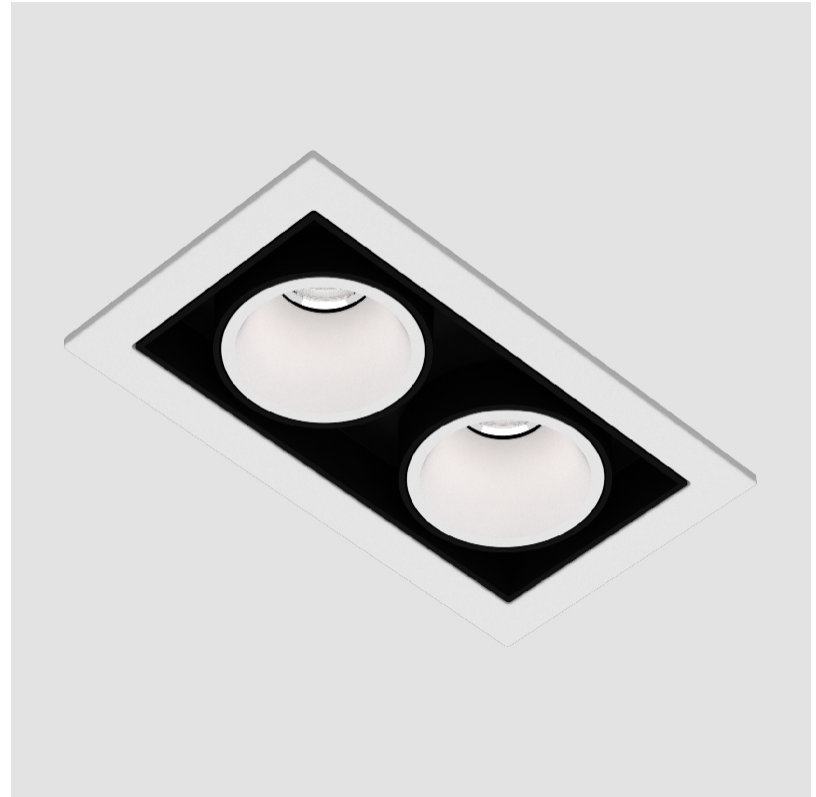

PHYSICAL

Shape: Rectangle
Length (mm): 80
Length (in): 3 1/8
Width (mm): 45
Width (in): 1 3/4
Height (mm): 64
Height (in): 2 1/2
Ceiling Thickness (mm): 10 / 12.5 / 15 / 25 / 30
Ceiling Thickness (in): 3/8 or 1/2 or 9/16 or 1 or 1 3/16
Min. Recessing Depth (mm): 100
Min. Recessing Depth (in): 3 15/16
Light Distribution: Downlight
Weight (kg): 0.15
Weight (lbs): 0.33
Fixture Finish: SSR / BKV / CWI / CRY / HAB / UFT / ITA / RUA / FTG / MYG / LOD / PUS / FRO / FUP / KIA / POP / BLS / SPG / MEY / GOH / GUM / CHC / COM / ABZ / JAG / OBR / MOS / ROR
Holder Finish: WHI / BLK
Fixture Material: Aluminum Die Cast
Cut-out Measurements: 73mm / 2 7/8" x 38mm / 1 1/2"

ELECTRICAL

Lamp Type: LED (Zhaga Standard)
Input Wattage (W): 9
Total Output Wattage (W): 6.6
Dimming: Tri-Mode (Non-Dimming and Phase Dimming (120Vac only) and 0-10V Dimming)
Driver Included: No
Driver Location: Remote
Driver Type: Constant Current - Universal
Driver Class: Class 2
Input Voltage (V): 120 - 277
Constant Current (MA): 1050

LED

Number of LEDs: 2
Color Temperature (°K): 2700 / 3000 / 3500 / 4000
Max. Delivered Lumen (lm): 390 / 410 / 421 / 430
Nominal Lumen (lm): 440 / 465 / 470 / 480
CRI: >90 CRI
Lamp Life (hrs): 50000

OPTICAL

Reflector°: 8 / 18 / 34

RATINGS AND CERTIFICATIONS

Certified By: CSA Certified to UL and CSA Standards
IP rating: IP20

100mm
3 15/16"

10 - 30 mm
3/8" - 1 3/16"

73mm x 38mm
2 7/8" x 1 1/2"