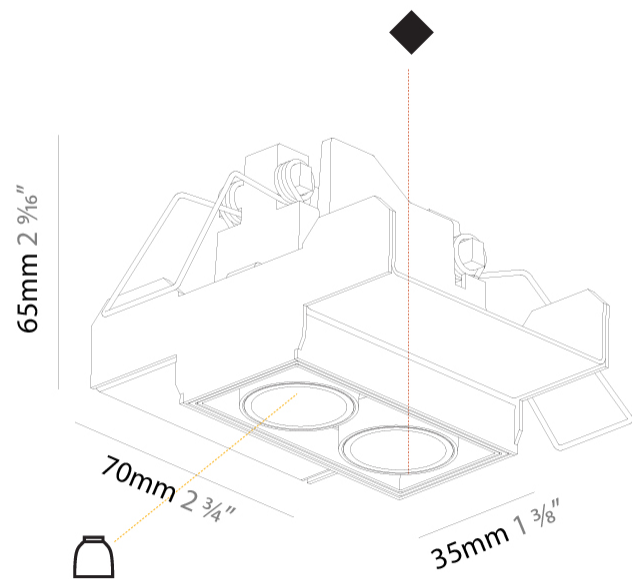

ELECTRICAL

Lamp Type: LED (Zhaga Standard)
Input Wattage (W): 7.7
Total Output Wattage (W): 6.6
Dimming: Tri-Mode (Non-Dimming and Phase Dimming (120Vac only) and 0-10V Dimming)
Driver Included: No
Driver Location: Remote
Driver Type: Constant Current - Universal
Driver Class: Class 2
Input Voltage (V): 120 - 277
Constant Current (MA): 1050

LED

Number of LEDs: 2
Color Temperature (°K): 2700 / 3000 / 3500 / 4000
Max. Delivered Lumen (lm): 319 / 348 / 356 / 363
Nominal Lumen (lm): 440 / 480 / 490 / 500
CRI: >90 CRI
Lamp Life (hrs): 50000
Upon Request: Special Color Temperature

OPTICAL

Reflector: 8 / 18 / 34
Upon Request: Special Beam Angles

RATINGS AND CERTIFICATIONS

Certified By: CSA Certified to UL and CSA Standards
Zaneen Group Inc. © 2024, 11800 388 3382, F 416-247-9319, www.zaneen.com

For international specifications by adding 'INT' at the end of the existing Model #. For assistance on 'custom' specifications, contact zteam@zaneen.com.
In a constant effort to supply the best product, we reserve the right to change specifications or materials without notice. The most recent specification sheets are found at zaneen.com